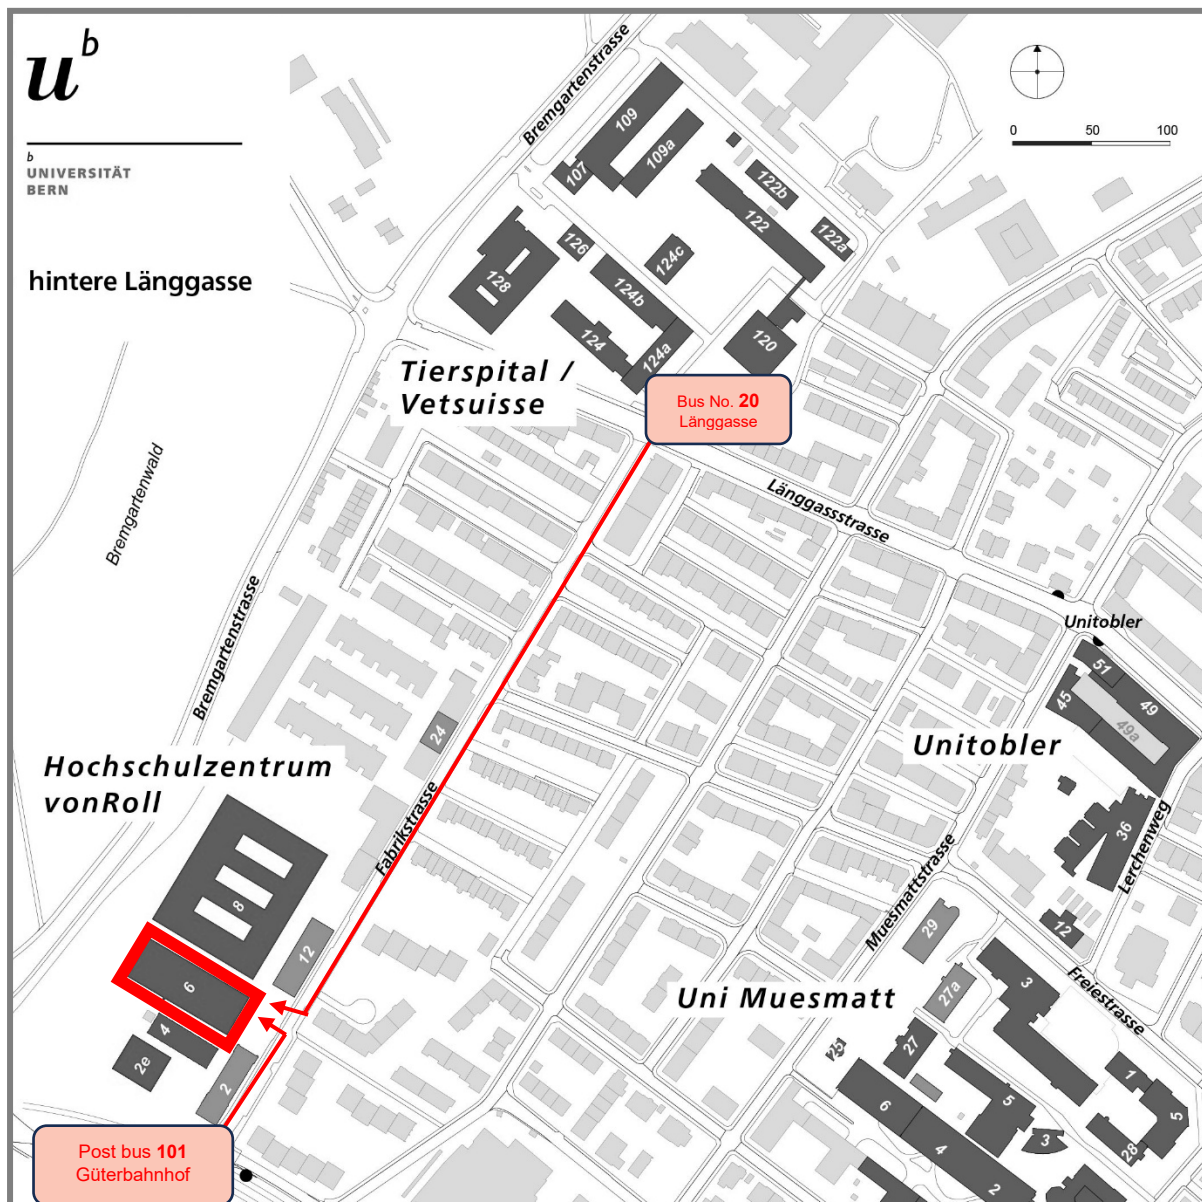

## Route description to «von Roll Area»

University of Bern, von Roll Area  
Fabrikstrasse 6, 3012 Bern  
Room 003

### RECOMMENDED: Arrival by public transport:

- Welle 7 Schanzenstrasse (post bus no. 101 in the direction of Schlossmatt to the Güterbahnhof stop), then a 3-minute walk.  
OR
- Railway station (bus no. 20 in the direction of Länggasse to the Länggasse stop), then a 5-minute walk.

Walking distance from the bus stops to the “von Roll Area” (approx. 3–5 min); see image

### Arrival by car:

Parking: P+Rail Neufeld Bern, Neubrückstrasse, 3012 Bern

Prices: <https://www.parking.ch/en/parkings/bern/p-und-rail-neufeld-bern>

Walking distance from the parking garage to the “von Roll Areal” (approx. 20 min); see image