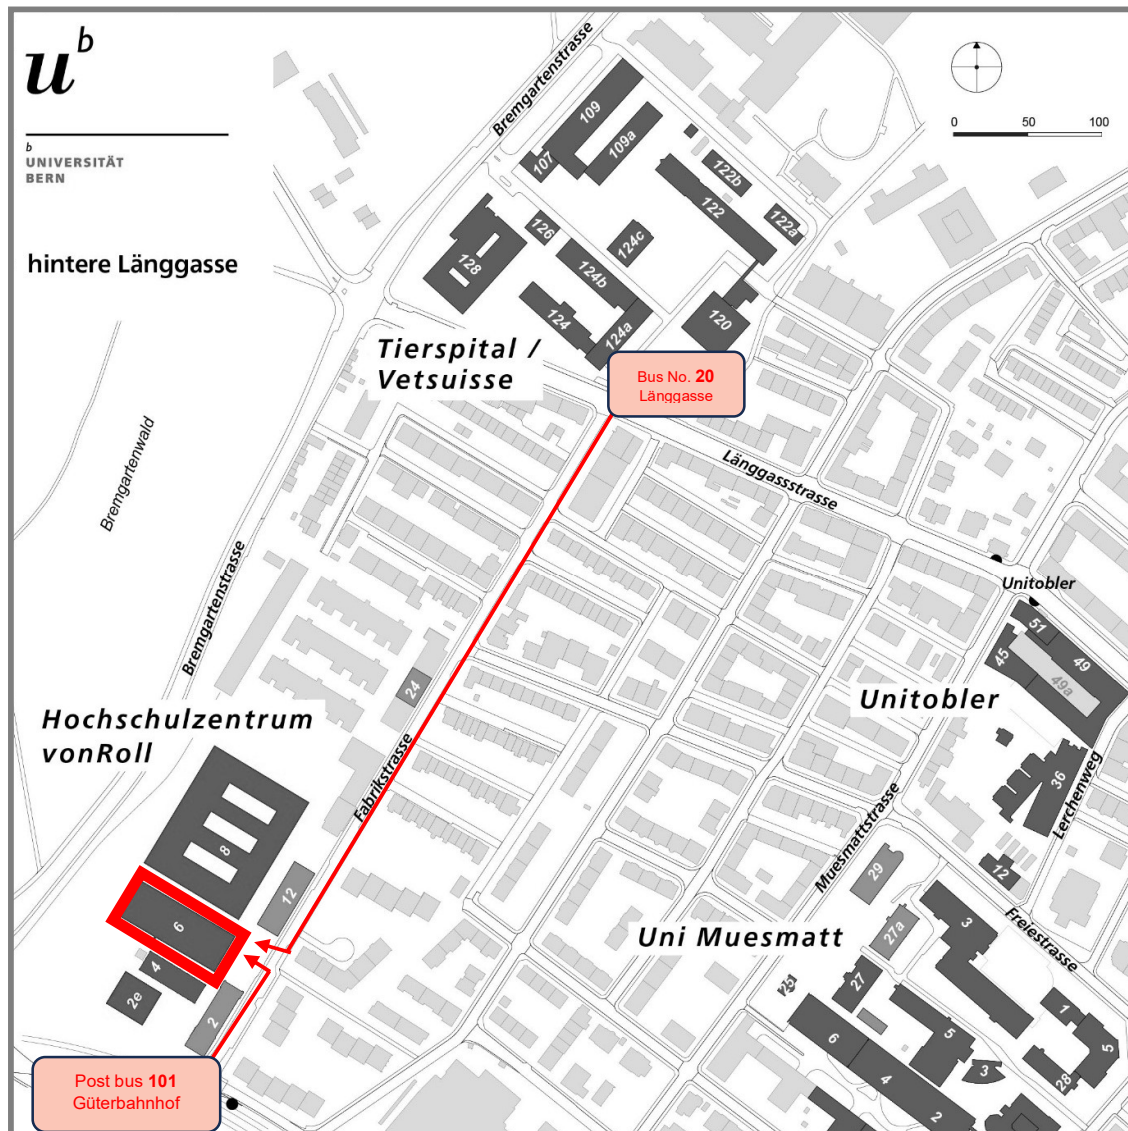

Route description to «von Roll Area»

University of Bern, von Roll Area
Fabrikstrasse 6, 3012 Bern
Room 003

Arrival by public transport:

- Welle 7 Schanzenstrasse (post bus no. 101 in the direction of Schlossmatt to the Güterbahnhof stop), then a 3-minute walk.
OR
- Railway station (bus no. 20 in the direction of Länggasse to the Länggasse stop), then a 5-minute walk.

Walking distance from the bus stops to the “von Roll Area” (approx. 3–5 min); see image

Route description to «von Roll Area»

University of Bern, von Roll Area
Fabrikstrasse 6, 3012 Bern
Room 003

Arrival by car:

Parking: P+Rail Neufeld Bern, Neubrückestrasse, 3012 Bern

Prices: <https://www.parking.ch/en/parkings/bern/p-und-rail-neufeld-bern>

Walking distance from the parking garage to the “von Roll Area” (approx. 20 min); see image